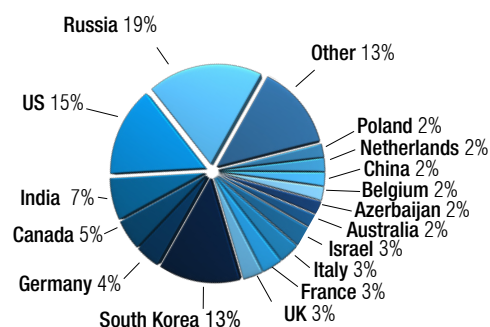

- Enroll in 3 Higher Level courses and 3 Standard Level courses, and achieve a score of at least 24 points overall or 28 points dependent on scores in the Extended Essay and Theory of Knowledge. Each course is worth a possible 7 points; points are accumulated based on internal assessments completed throughout the two years of study, as well as final IB examinations.
- Successfully complete Theory of Knowledge, the IB course in Critical Thinking.
- Successfully complete a 4000 word Extended Essay on a topic of their choice.
- Complete extra-curricular activities through Creativity, Action, and Service (CAS).

For more information regarding the International Baccalaureate Programme, please see www.aas.ru/HS/DP.

IB RESULTS FOR CLASSES OF 2015-2017

Year	NUMBER IN CLASS	DIPLOMA CANDIDATES	PASS RATE	AVERAGE SCORE	WORLD AVERAGE	HIGHEST SCORE
2015	84	79	93%	33	29.9	44
2016	76	67	93%	34	29.9	43
2017	78	74	89%	32	29.9	42

SAT RESULTS FOR CLASS OF 2017-2018

Year	EBRW		MATH		SUBTEST MEANS		
	Mid 50%	Mean	Mid 50%	Mean	M	R	W
2017	595-670	630	540-695	620	31	32	31
2018	560-675	605	590-745	650	33	30	31

HIGH SCHOOL DEMOGRAPHICS

Current HS enrollment: 327
Nationalities: 50